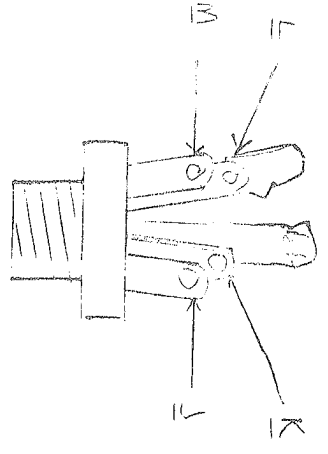

STEREO JACK

LONG SIDE
SWITCH REQUIRED IS
... ON ONE SIDE.

DIAPHRAGM 491010-X

LONG SIDE

SHORT SIDE

MONO JACK

FROM PREAMP

DIAPHRAGM 102000, 103600

CONNECTIONS

- A - GROUND FROM PREAMP (TIE TO FRAME)
- B - OPEN
- C - BLACK FROM PREAMP TIE TO M
- D - RED FROM PREAMP TIE TO G AND J
- E - OPEN
- F - TIE TO H AND WHITE FROM PREAMP
- G - TIE TO D & J
- H - TIE TO F
- I - TIE TO D & G - PREAMP RED
- K - TIE TO L AND GROUND LUG ON OTHER JACK
- L - TIE TO K
- M - TIE TO C - PREAMP BLACK