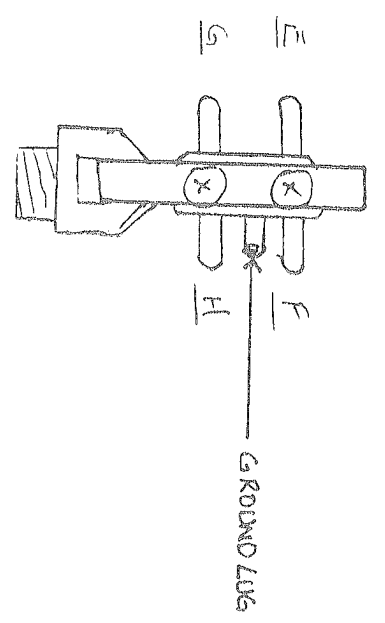

STEREO JACK

LONG SIDE
SWITCH REQUIRED IS
... ON ONE SIDE.

DIAPHRAGM 491010-X

LONG SIDE

SHORT SIDE

MONO JACK

FROM PREAMP

DIAPHRAGM 102000, 103600

CONNECTIONS

- A - GROUND FROM PREAMP (TIE TO FRAME)
- B - OPEN
- C - BLACK FROM PREAMP TIE TO M
- D - RED FROM PREAMP TIE TO G AND J
- E - OPEN
- F - TIE TO H AND WHITE FROM PREAMP
- G - TIE TO D & J
- H - TIE TO F
- I - TIE TO D & G - PREAMP RED
- K - TIE TO L AND GROUND LUG ON OTHER JACK
- L - TIE TO K
- M - TIE TO C - PREAMP BLACK

DIAPHRAGM STEREO PREAMP

7-0111197
8111197
K. KEULER