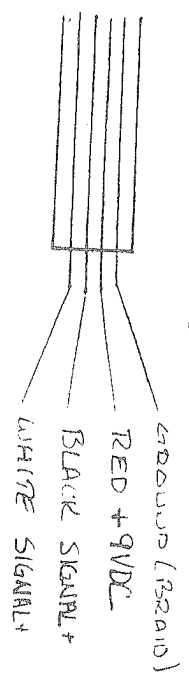

STEREO JACK

LONG SIDE
SWITCH REQUIRED IS
... ON ONE SIDE.

DIAPHRAGM 491010-X

LONG SIDE

SHORT SIDE

MONO JACK

FROM PREAMP

DIAPHRAGM 102000, 103600

CONNECTIONS

- A - GROUND FROM PREAMP (TIE TO FRAME)
- B - OPEN
- C - BLACK FROM PREAMP TIE TO M
- D - RED FROM PREAMP TIE TO G AND J
- E - OPEN
- F - TIE TO H AND WHITE FROM PREAMP
- G - TIE TO D & J
- H - TIE TO F
- I - TIE TO D & G - PREAMP RED
- K - TIE TO L AND GROUND LUG ON OTHER JACK
- L - TIE TO K
- M - TIE TO C - PREAMP BLACK