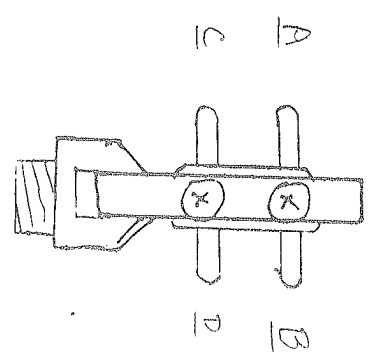

STEREO JACK

LONG SIDE
SWITCH REQUIRED IS
... ON ONE SIDE.

DIAPHRAGM 491010-X

LONG SIDE

SHORT SIDE

MONO JACK

FROM PREAMP

DIAPHRAGM 102000, 103600

CONNECTIONS

- A - GROUND FROM PREAMP (TIE TO FRAME)
- B - OPEN
- C - BLACK FROM PREAMP TIE TO M
- D - RED FROM PREAMP TIE TO G AND J
- E - OPEN
- F - TIE TO H AND WHITE FROM PREAMP
- G - TIE TO D & J
- H - TIE TO F
- I - TIE TO D & G - PREAMP RED
- K - TIE TO L AND GROUND LUG ON OTHER JACK
- L - TIE TO K
- M - TIE TO C - PREAMP BLACK

DIAPHRAGM STEREO PREAMP

7-0111197
8111197
K. KEULER