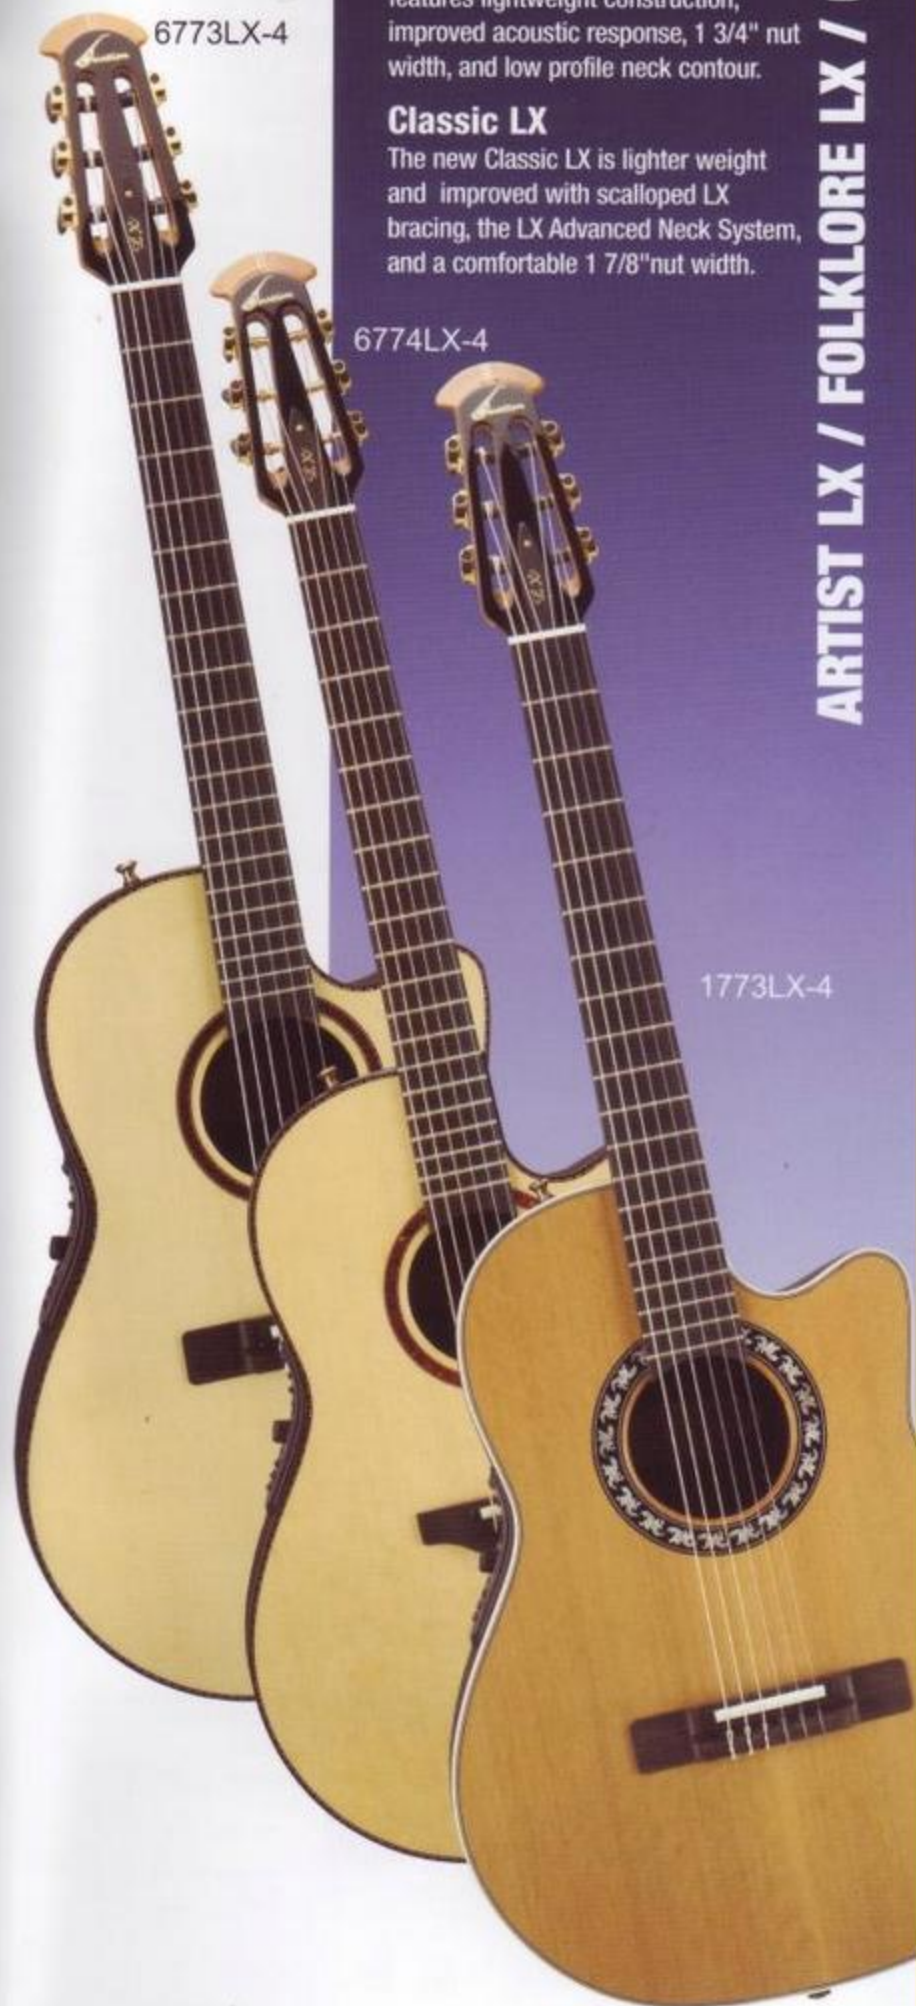

CLASSIC LX

MODEL	BODY	TYPE	FINISHES	LIST
1773LX ^c	Mid-Depth C/A	Nylon String A/E	4	\$2299.00

Finishes: 4- Natural

Includes ^c:8158 matching molded case

FOLKLORE LX

Ovation's Folklore LX features a 1 3/4" nut width, scalloped bracing, ANS Advanced Neck System, and the OP Pro Preamp.

Artist LX

Ovation's redesigned Artist LX features lightweight construction, improved acoustic response, 1 3/4" nut width, and low profile neck contour.

Classic LX

The new Classic LX is lighter weight and improved with scalloped LX bracing, the LX Advanced Neck System, and a comfortable 1 7/8" nut width.