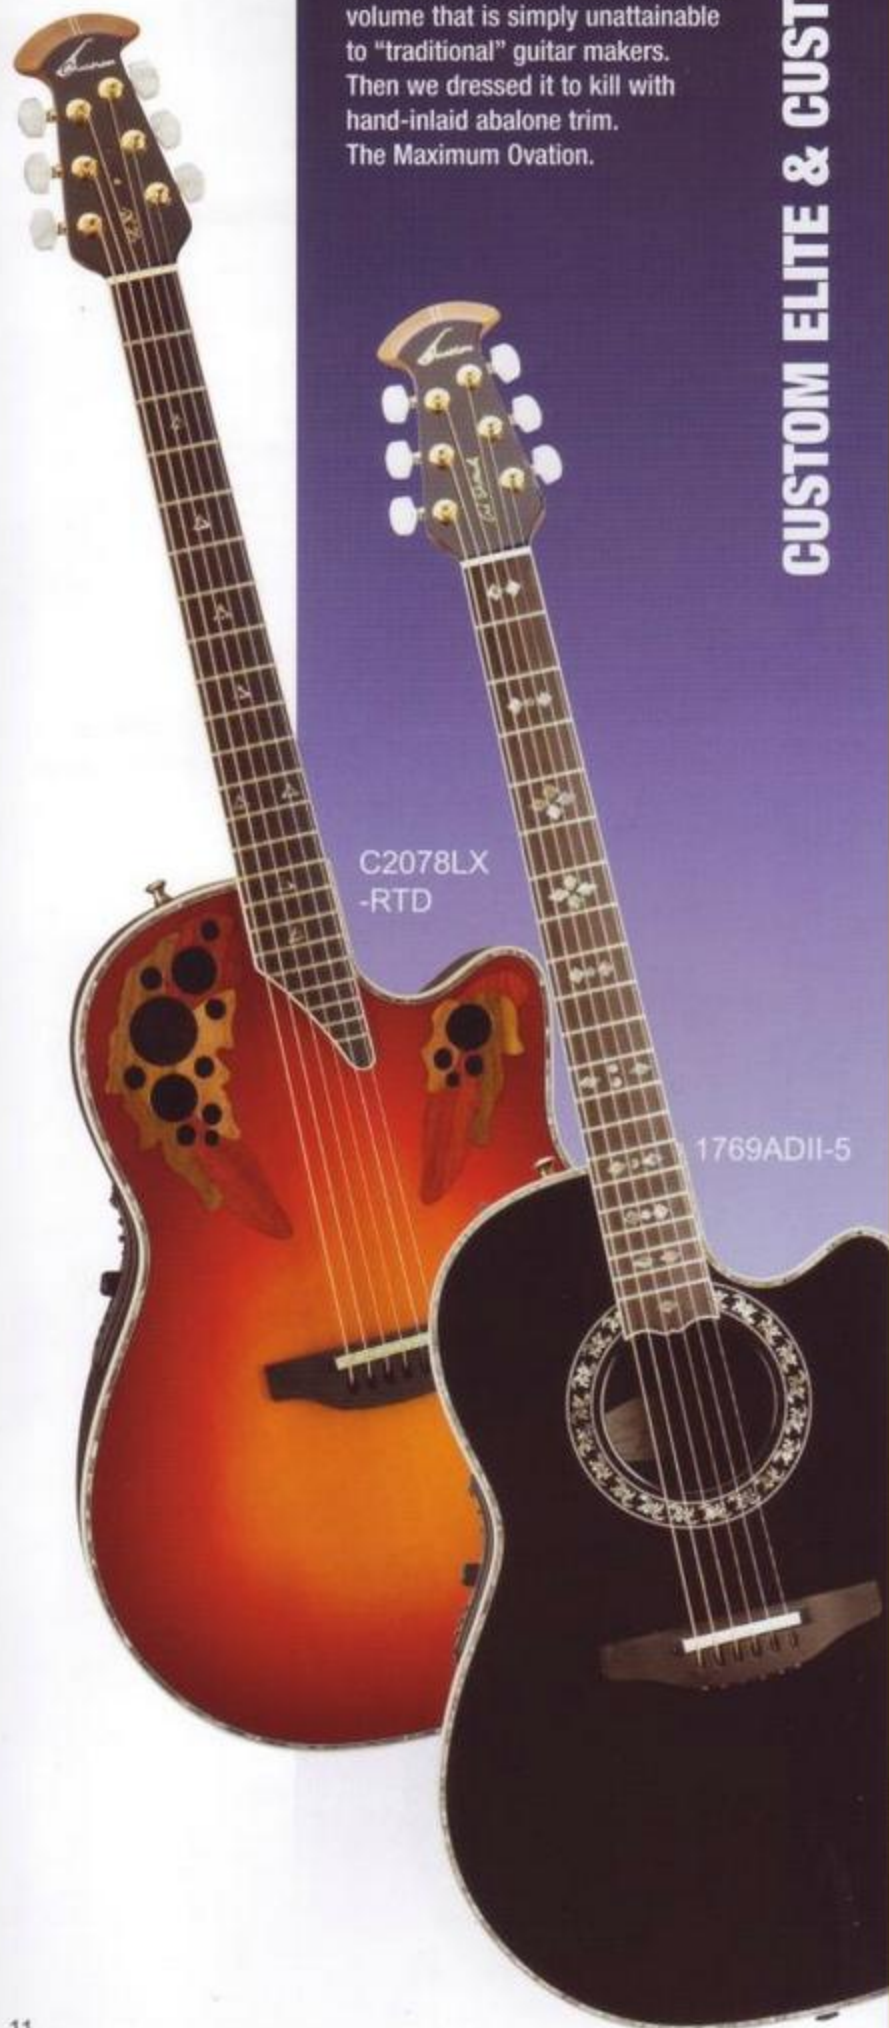

CUSTOM ELITE & CUSTOM LEGEND