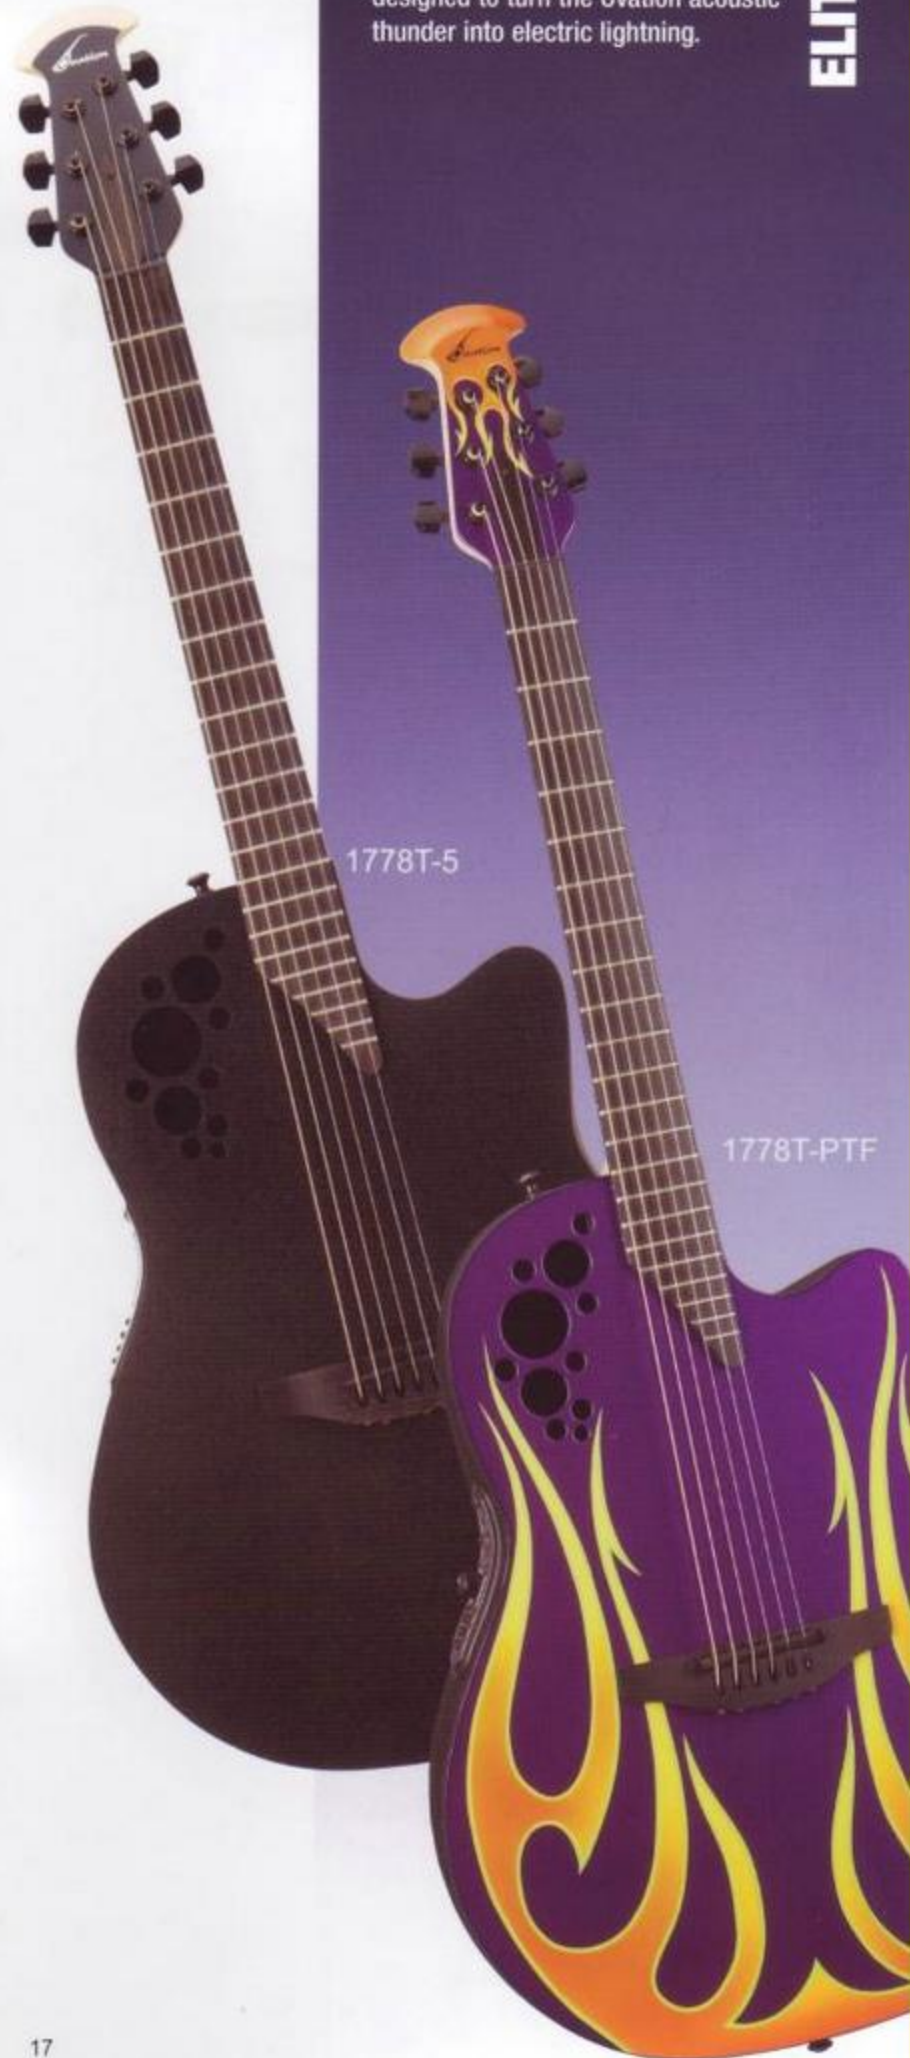

1778T-PTF

ELITE T SERIES

MODEL	BODY	TYPE	FINISHES	LIST
1778T^C	Mid-Depth C/A	6-string A/E	5,LR	$1,349.00
1868T^D	S/Shallow C/A	6-string A/E	5	$1,349.00
1778T^C	Mid-Depth C/A	6-string A/E	BFT,PTF	$1,899.00
6758T^C	Mid-Depth C/A	12-string A/E	5	$1,549.00

Finishes: 5- Black, LR- Lusty Red, BFT- Blue Flame Top, PTF- Purple Tribal Flame
List prices include matching molded case. ^C: 8158, ^D: 8117

These are the "hot rods" of the Ovation range - maximum performance, fast playing and unique styling. Ovation's famous lightweight/high strength bracing under the solid Spruce top gives the soundboard tremendous acoustic power. The pickup is specially designed to turn the Ovation acoustic thunder into electric lightning.

ELITE T SERIES

1778T-5