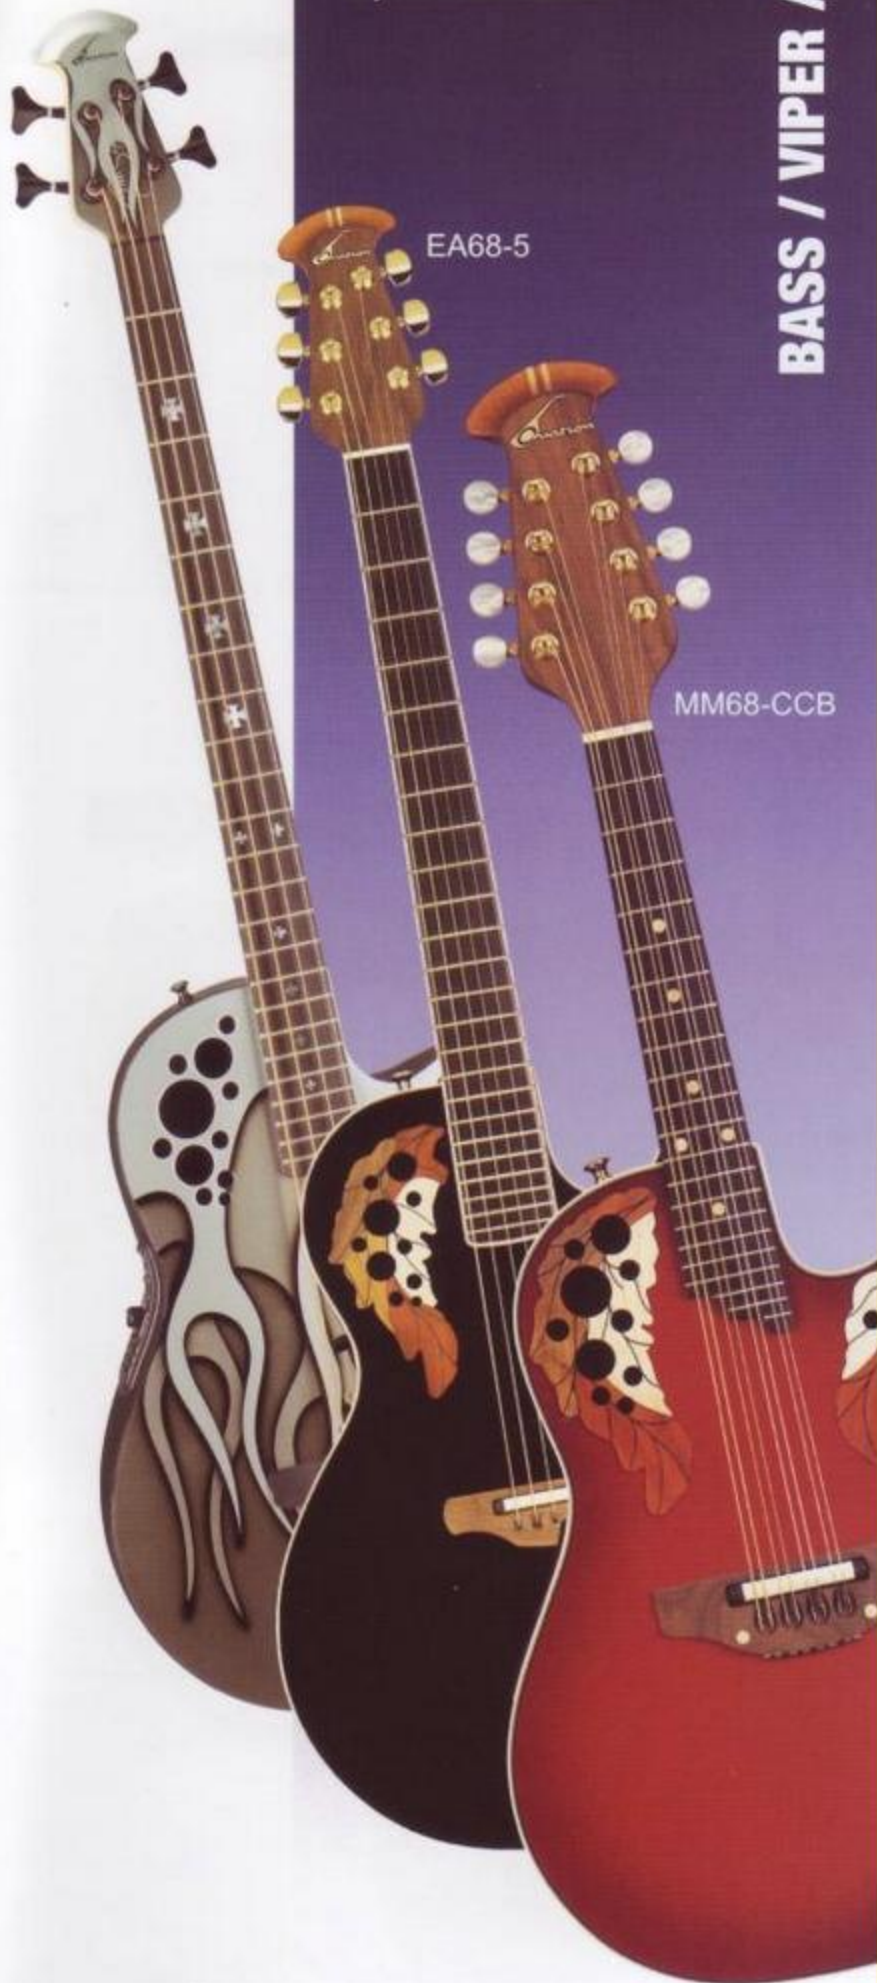

NSB778-GFT

EA68-5

MM68-CCB

These are uncommon times. These are times for an Ovation Specialty Acoustic. If your bending the fretted world's rules to the limit, you need an instrument that expands your boundaries. Pick up an Ovation acoustic Bass, Viper, or Mandolin and add a whole new dimension to your acoustic arsenal.

BASS / VIPER / MANDOLIN