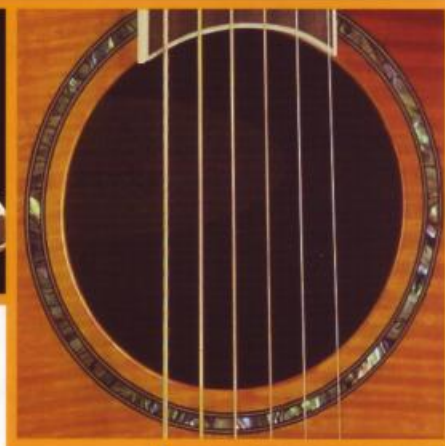

CC28-HBY

Ovation

Ovation Celebrity

## CC28-HBY Ovation Celebrity

www.ovationguitars.com

Name:	Ovation Celebrity
Model:	CC28-HBY
Type:	6-String Acoustic/Electric
Finish:	Honey Burst on Flame Maple
Top:	Flame Maple
Body:	Super Shallow Cutaway
Rosette:	Inlaid Abalone
Neck:	Nato
Neck Finish:	Natural Satin
Nut Width:	1 11/16"
Fingerboard:	Rosewood
Inlays:	Abalone Micro Dots
Scale Length:	25 1/4"
Bridge:	Walnut
Tuners:	Gold
Preamp:	OP-4BT
Pickup:	Ovation Slimline
Retail Price:	\$499.50
MAP:	\$349.00

The new CC28-HBY is the latest addition to Ovation's value priced CC Series line. With a stunning Honey Burst finish over a Flame Maple top, these Super Shallow body guitars are perfect for gigging musicians looking for great looks and great playability.

The CC28 also features Ovation's own OP-4BT preamp and a Slimline pickup that provides clear amplified tone and plenty of headroom before feedback on the stage.

Like all Ovations, the new CC28 is rugged, super stable, and ready for the road.