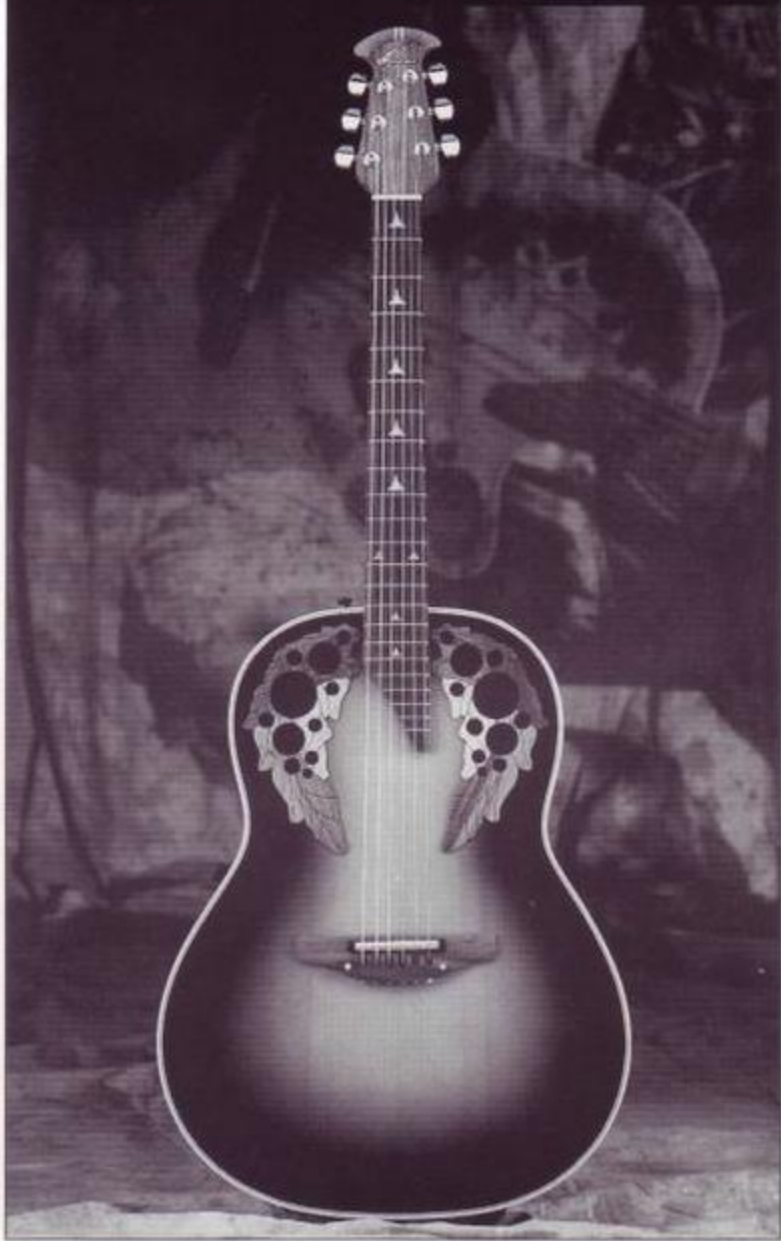

ELITE

- AA Solid Sitka Spruce Top •
- Mahogany & Maple 5-piece Neck •
- 22-fret Rosewood Fingerboard •
  - Quintad Bracing •
  - Deluxe Gold Hardware •
  - OP-24 Preamp •

Model	Body	Type	Finishes	List Price
1718	Deep	6-String Ac/EI	1,4,5	$1,395.00
1768	Deep C/A	6-String Ac/EI	1,4,4C,5	1,495.00
1868	S/Shallow C/A	6-String Ac/EI	1,4,5	1,495.00
R868	S/Shallow C/A	Roland System	4	1,795.00
1858	S/Shallow C/A	12-String Ac/EI	1,4,5	1,695.00

Finishes: 1-Sunburst; 4-Natural; 4C-Natural Cedar; 5-Black