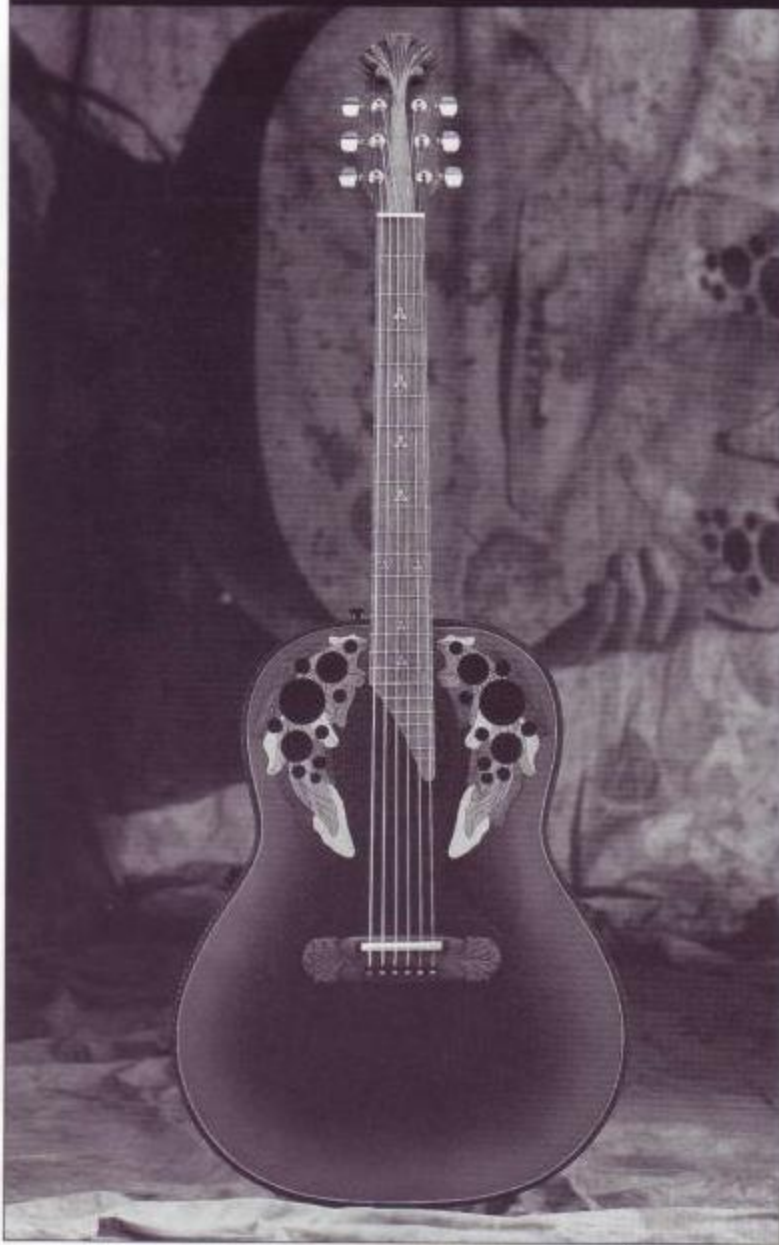

ADAMAS

- Carbon Fiber Top •
- American Walnut Neck •
- 24-fret American Walnut Fingerboard •
- Carved Headstock and Bridge •
- Adamas Fan Bracing •
- 24k Gold Plated Hardware •
- OP-24 Preamp •
- Our Finest Professional Guitar •

Model	Body	Type	Finishes	List Price
1687	Deep	6-String Ac/EI	2,5,8	$2,799.00
1587	Deep C/A	6-String Ac/EI	2,5,8	2,899.00
1688	Deep	12-String Ac/EI	5,8	2,999.00

Finishes: 2-Red; 5-Black; 8-Blue