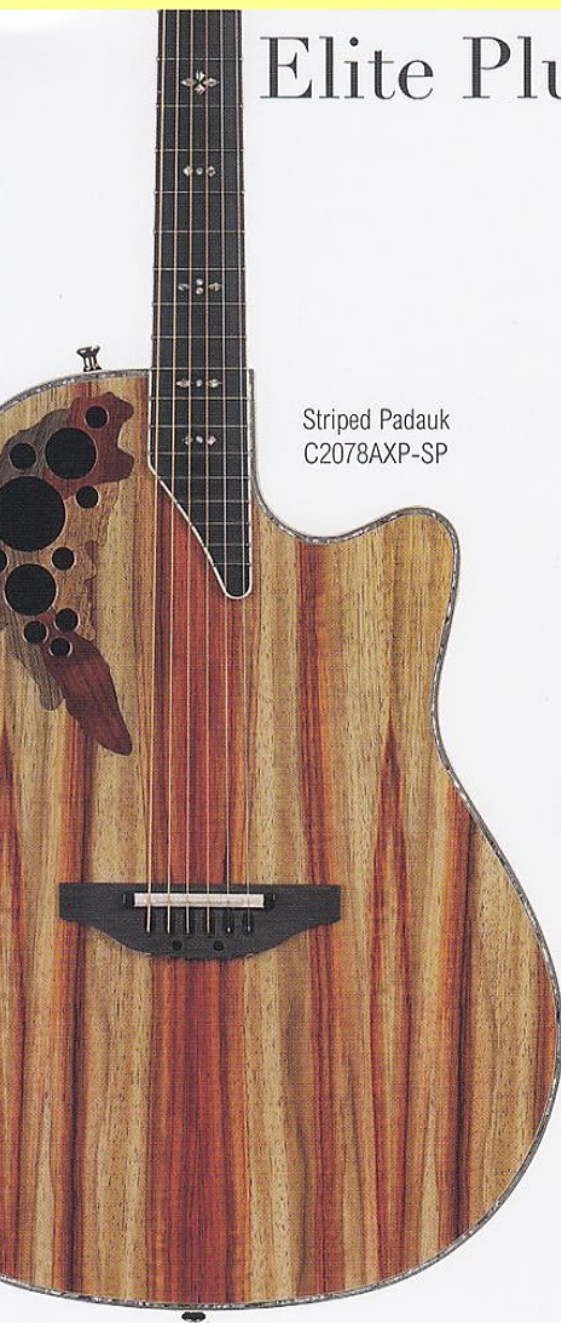

# 2017 products

ORIGINAL ROUND<sup>BACK</sup>® | ORIGINAL OPTIMIZED ELECTRONICS | ORIGINAL MULTI-SOUND HOLE

Ovation®  
GUITARS

# Elite Plus

Striped Padouk  
C2078AXP-SP

Dragon Wood  
C2078AXP-DW  
(Featured on Cover)

The traditional Roundback design features a deep depth contoured composite body that is extremely comfortable to play and hold. Other premium features include: hand-inlaid abalone appointments, a deluxe-grade ebony fretboard and bridge, and a beautiful hand-laid Oak leaf rosette.