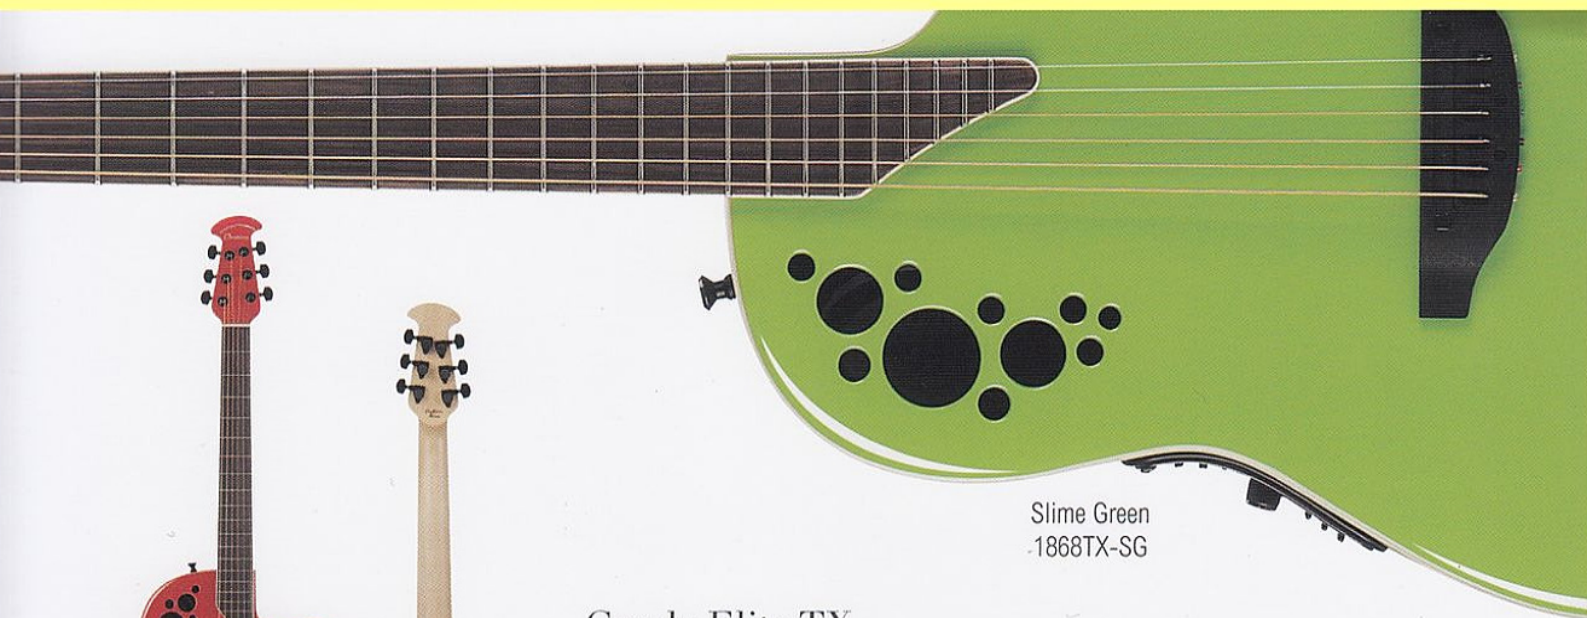

Slime Green
1868TX-SG