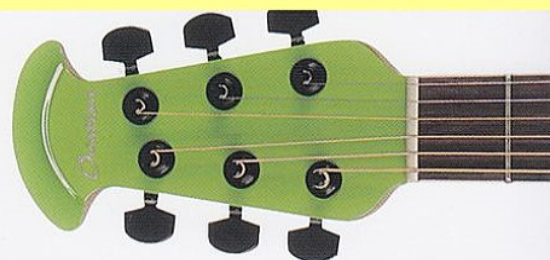

Bowl Profiles Shown Above
Contour | Mid-Depth | Super Shallow

Elite TX 8-String Baritone

Breaking new ground on the acoustic guitar front, Ovation proudly presents our first Roundback 8-String guitar. Building upon our philosophy of constructing unique instruments for visionary players, this massive sounding guitar opens up a new realm of playing possibilities. With its striking silhouettes and understated finish, this guitar makes a statement that's all its own. Featuring 34" scale with a 2.14" nut, the hard rock maple neck is specially-designed to handle the extra low end for maximum comfort, speed, and tonality.