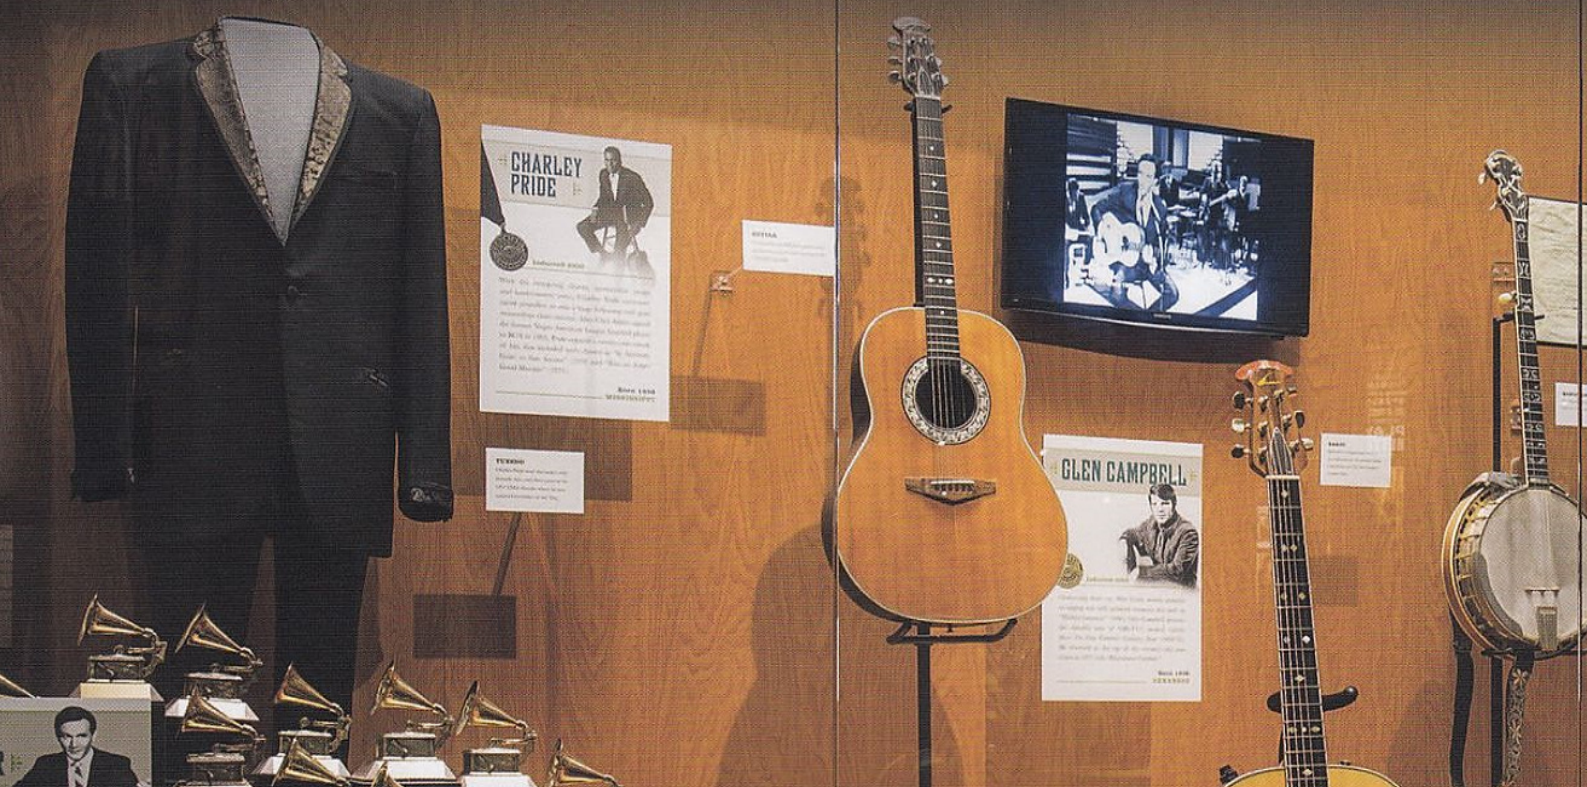

### Mandolins and Ukuleles

Ovation mandolins and Ukuleles take more than a half-century of esteemed craftsmanship and inspiring design to an unexpected platform, with features that speak to our spirited and forward-thinking philosophies. Main features include: solid spruce tops, ebony fingerboards, and our classic composite Roundback design with a cutaway. The OP-24+ preamp is guaranteed to bring out the brightest highs that these instruments can offer. In the same vein as our unique and resonant guitars, these instruments' highly-developed design includes such features as dutifully-constructed bracing and choice tone woods, giving you that signature Ovation power and projection no matter what stage you're playing on.

## Glen Campbell

Ovation's new Glen Campbell models feature a shallow "Vintage-Style Lyrachord" body used on early Ovation guitars from the 60's and 70's. The shallow body is designed to provide plenty of cut to overcome other instruments in the mix. You get a little less bass, a strong mid-range, and bright high-end which helps every note stand out in an arrangement. Ovation's "shallow bowl" design combines durable Lyrachord composite construction with a meticulously-engineered round-back design to deliver a richly-rewarding acoustic experience that is ideal for stage and studio alike. Offering cutaway and non-cutaway models, the shallow bowl is extremely durable and maintains the outstanding string-to-string balance of the original Ovation designs. This diminutive depth provides extraordinary playing comfort ideally suited to smaller players and those who prefer a slim-profile instrument. Designed to reduce hum and line noise, the FET preamp delivers stunning stereo output, and the waist-mounted individual volume and tone controls are quick and easy to adjust while performing. A contemporary version of the electronics that launched the Adams acoustic/electric line in 1979, the FET preamp is an Ovation classic.