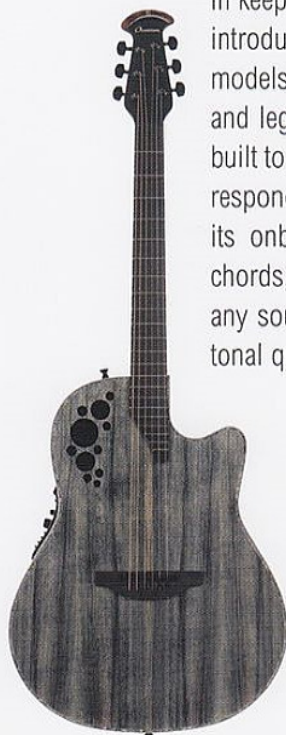

# 2017 products

ORIGINAL ROUND<sup>BACK</sup>® | ORIGINAL OPTIMIZED ELECTRONICS | ORIGINAL MULTI-SOUND HOLE

Ovation®  
GUITARS

# Elite Plus

Striped Padouk  
C2078AXP-SP

Dragon Wood  
C2078AXP-DW  
(Featured on Cover)

The traditional Roundback design features a deep depth contoured composite body that is extremely comfortable to play and hold. Other premium features include: hand-inlaid abalone appointments, a deluxe-grade ebony fretboard and bridge, and a beautiful hand-laid Oak leaf rosette.